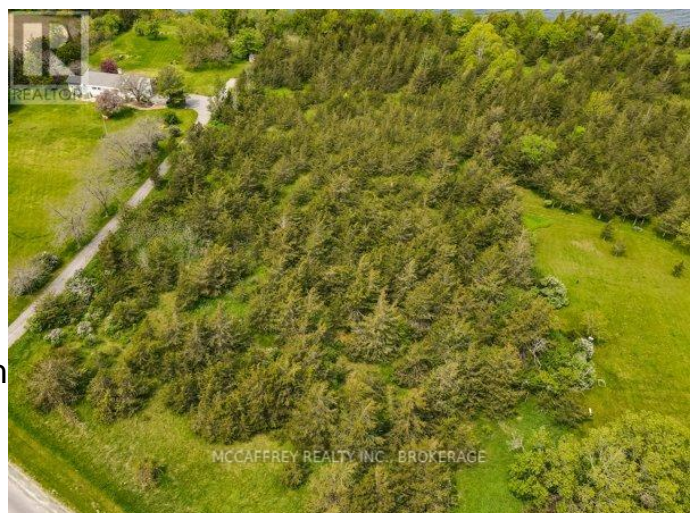

$849,999 - Pt Lt63 County Rd 7, Prince Edward County (north Marysburg Ward)

MLS® #X12112087

$849,999

0 Bedroom, 0.00 Bathroom,
Vacant Land on 0.00 Acres

North Marysburg Ward, Prince Edward County
(north Marysburg Ward), Ontario

This five acre waterfront Lake Ontario property is the ideal opportunity for an escape located in the stunning Prince Edward County. Swim, sail, boat or fish right from the shoreline of your own private oasis. Conveniently located this property is to the nearby Lake on the Mountain, Picton and Glenora Ferry. The property also features a well, making this the perfect potential retreat to call your home away from home! (id:6289)

Essential Information

Listing #	X12112087
Price	$849,999
Bathrooms	0.00
Acres	0.00
Type	Vacant Land

Community Information

Address	Pt Lt63 County Rd 7
Subdivision	North Marysburg Ward
City	Prince Edward County (north
Province	Ontario
Postal Code	K0K2T0

Amenities

Amenities	Hospital, Marina, Place of Worship