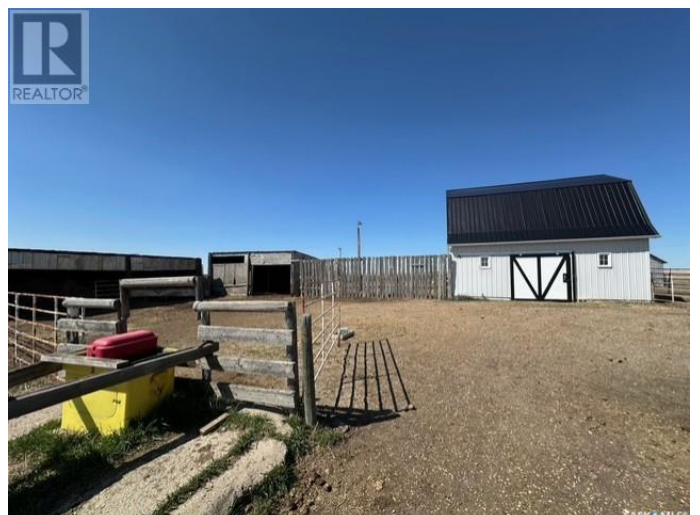

\$249,900 - Congress Acreage, Stonehenge Rm No. 73

MLS® #SK004921

\$249,900

3 Bedroom, 2.00 Bathroom, 1,552 sqft
Single Family on 15.54 Acres

Congress (Stonehenge Rm No. 73),
Stonehenge Rm No. 73, Saskatchewan

This 15-acre property is located within the Hamlet of Congress and offers exceptional value for anyone seeking space, privacy, and practicality. The site features a 1984 manufactured home with upgraded windows and doors, a newer furnace, and a recently replaced hot water heater. A large, well-built deck offers the perfect spot to relax and overlook the beautifully maintained yard. The property also includes two quonsets, a barn with six stables, pasture land, and water access—making it ideal for hobby farming, horses, or anyone needing space for equipment and storage. With room to grow and functional infrastructure in place, this is a great opportunity to own usable Saskatchewan acreage at an affordable price. Contact your REALTOR® to arrange a viewing. (id:6289)

Built in 1984

Essential Information

Listing #	SK004921
Price	\$249,900
Bedrooms	3
Bathrooms	2.00
Square Footage	1,552
Acres	15.54
Year Built	1984
Type	Single Family

Sub-Type Freehold
Style Bungalow

Community Information

Address Congress Acreage
Subdivision Congress (Stonehenge Rm No. 73)
City Stonehenge Rm No. 73
Province Saskatchewan
Postal Code S0H0Y0

Amenities

Features Acreage, Treed, Corner Site, Irregular lot size
Parking Detached Garage, Gravel, Parking Space(s)
of Garages 1