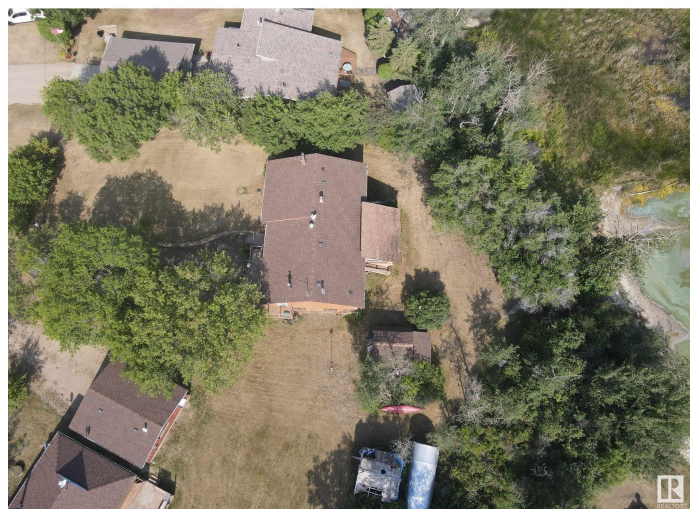

$389,500 - #32 47018 Twp Rd 604a, Rural Bonnyville M.d.

MLS® #E4448271

$389,500

4 Bedroom, 3.00 Bathroom, 1,465 sqft
Single Family on 0.23 Acres

Nicholson Subdivision, Rural Bonnyville M.d.,
Alberta

Lakefront Living in Nicholson subdivision!! Here's your opportunity to enjoy life on the shores of beautiful Moose Lake. This 1,465 sq/ft bi-level home features 4 bedrooms and 3 bathrooms, offering plenty of space for family and guests. The spacious eat-in kitchen opens onto a covered deck with scenic views of the water – perfect for morning coffee or evening relaxation. The bright and inviting living room boasts large south-facing windows and access to a second deck, ideal for soaking up the sun. The primary bedroom includes ample closet space and a private 3-piece ensuite, with two additional large bedrooms and a full 4-piece bath completing the main floor. The walk-out lower level includes direct access to the attached garage, a fourth bedroom with a 2-piece ensuite, and a generous family room with more south-facing windows that flood the space with natural light. (id:6289)

Built in 1980

Essential Information

Listing #	E4448271
Price	$389,500
Bedrooms	4
Bathrooms	3.00
Half Baths	1