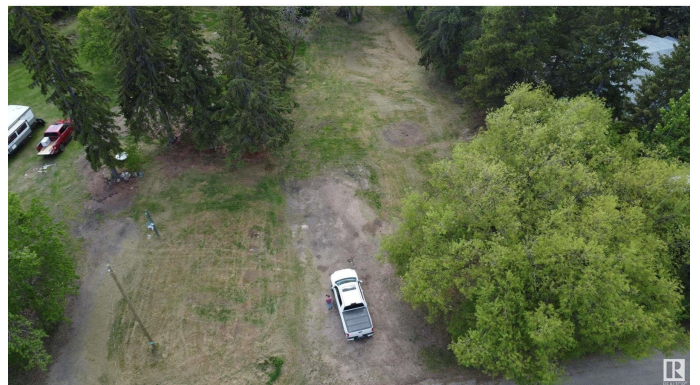

Community Information

Address	#117 57323 Rr 30
Subdivision	Idle Hours Resort
City	Rural Barrhead County
Province	Alberta
Postal Code	T0E1A0